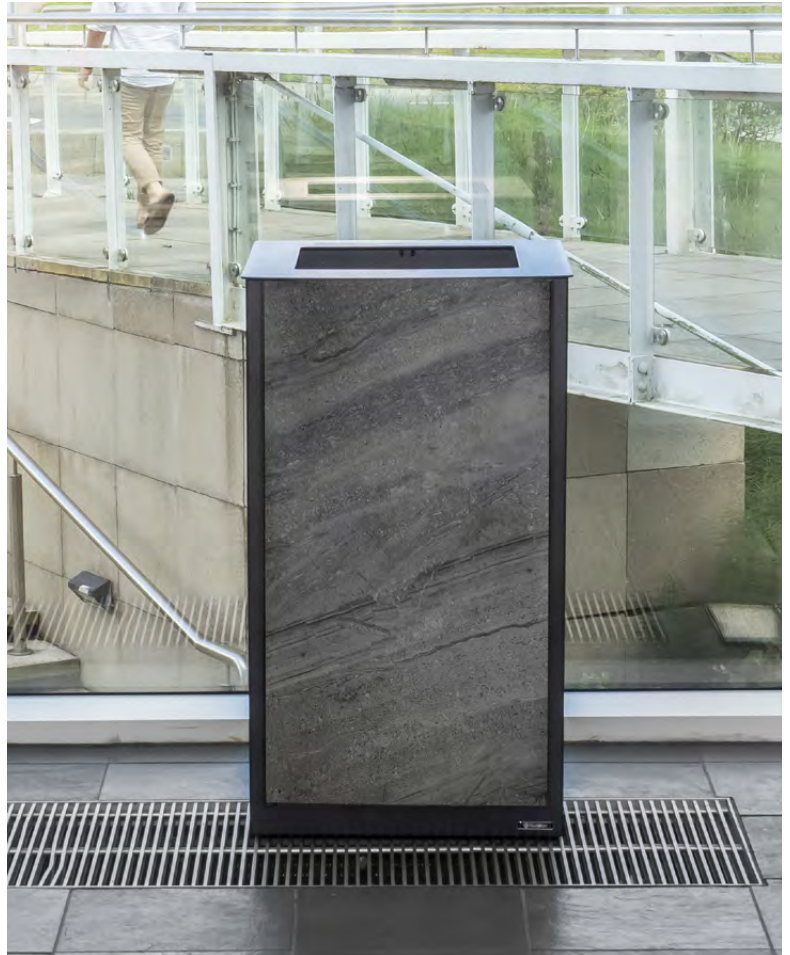

NEW Nexus® Style 85 Recycling Bin