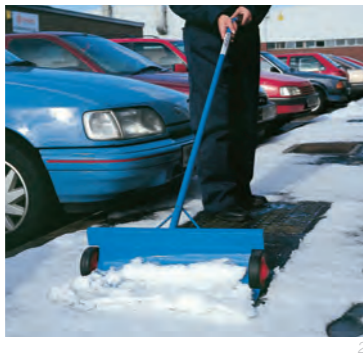

SNOW REMOVAL EQUIPMENT

Clearing snow in winter should be easy and efficient that's why it is ideal to have specialised tools to carry out the job. Our purpose built snow shovels are strong and sturdy as they are made out of our corrosion resistant Durapol™ material, this also gives them a fantastic life span.

1

2

1. Snowshovel™ Spade
2. Snowscoop™ Shovel
3. Digga™ Shovel
4. Glasdon Snospade™ Shovel
5. Dispensa™ Spreader

SNOW & ICE ACCESSORIES

Icemelt is ideal for treating icy steps, sloping paths and uneven surfaces.

The unique ice-penetrating formula works faster, spreads further and is more effective than conventional rock salt. A little goes a long way!

SPECIAL OFFER 3 FREE PAIRS OF ICE GRIPS

When you buy a Manual Grit Spreader

Glasdon Ice Grips™ Shoe Spikes are dual traction (with toughened steel spikes and carbide steel spiral wire) so they can be used on snow and ice. They provide extra grip and confidence when walking on frozen pavements.