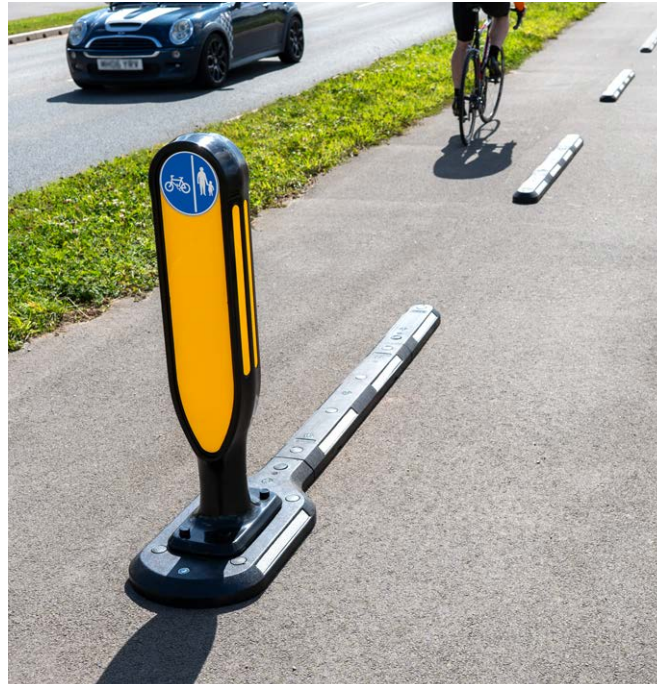

CONTACT

We're here to help!

Every organisation is different, so if you have a question or need some guidance on choosing the right product, we'll be happy to help.

@ enquiries@glasdon-uk.co.uk