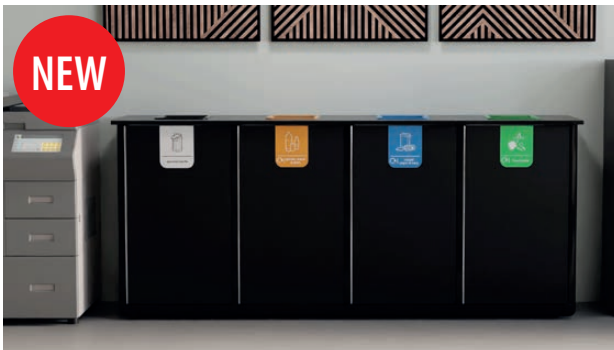

NEW Origin™ Infinity Recycling Station