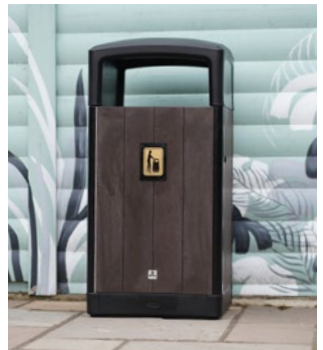

NEW Origin™ Curve 110 Litter Bin