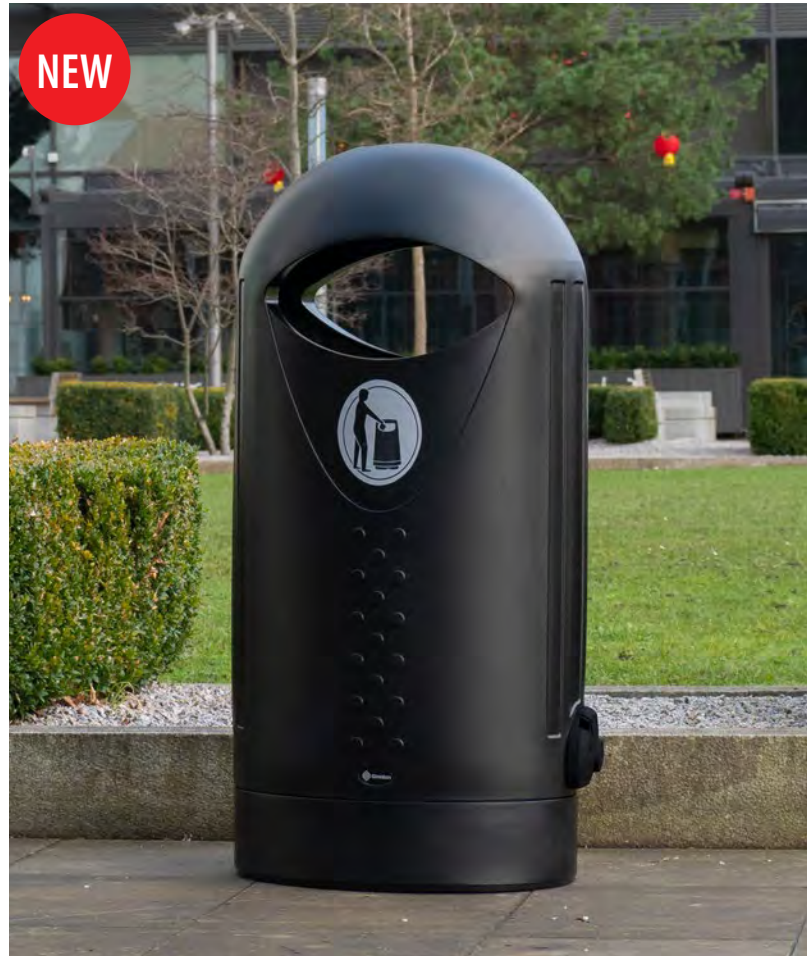

NEW Elipsa™ Litter Bin