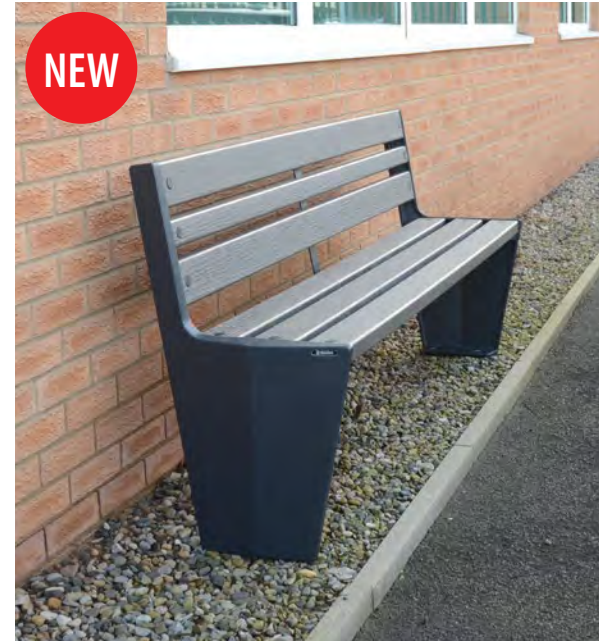

NEW *Vistra™* Seat