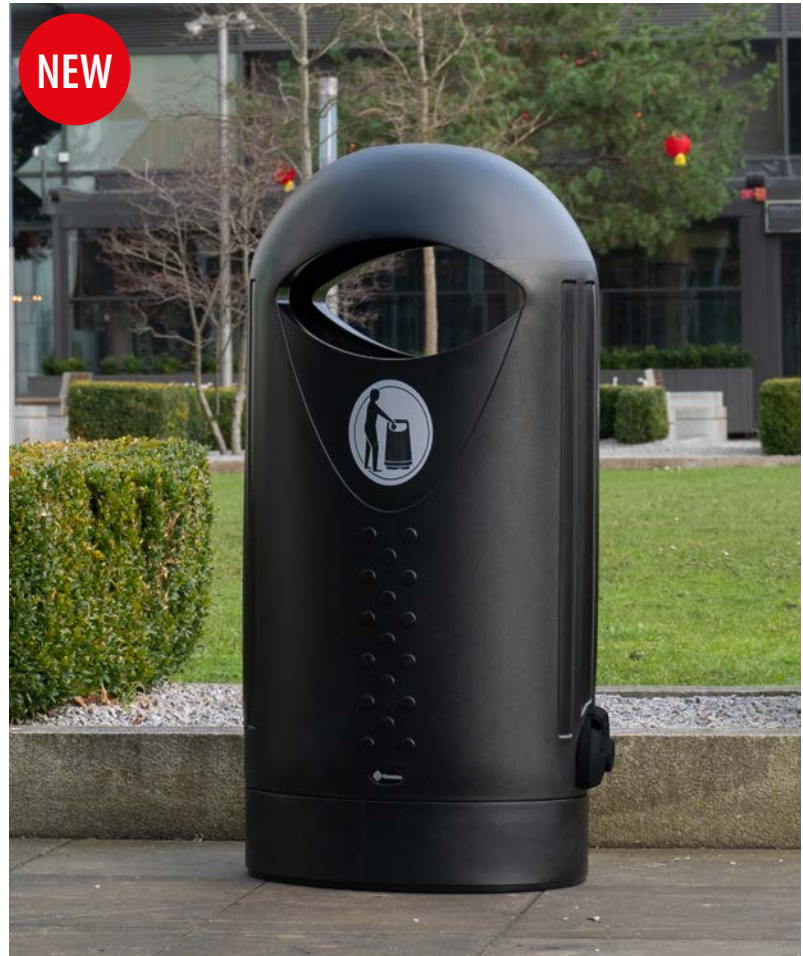

NEW Elipsa™ Litter Bin